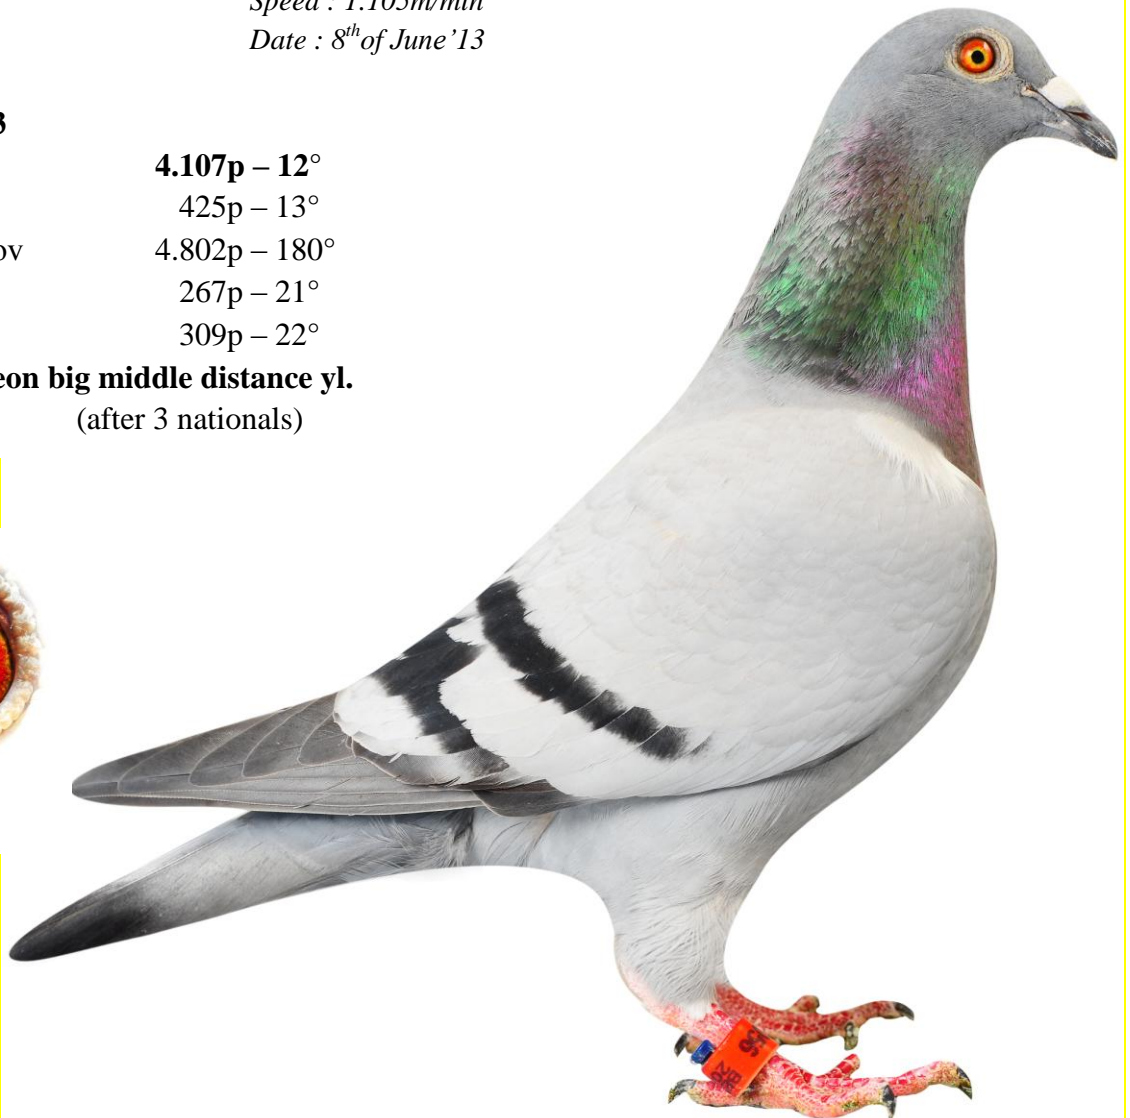

Fontenay '12 309p – 22°

7° NAT Ace pigeon big middle distance yl.
(after 3 nationals)

ALREADY MOTHER 014/14

1° Price Pontoise – 1.251p 5° PROV Pontoise – 20.341p

MOTHER 013/14 with a.o. in 2016: 143° NAT Cahors – 6.164p